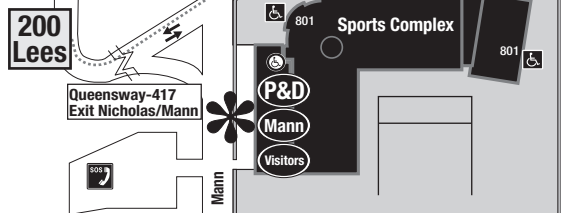

Gee-Gees Camps

Rev 2008.01.30
MK Design

- Legend**
- 

Gee-Gees Summer Camps
Drop off and pick up areas
 - 

Parking Lot
 - 

Access
 - 

Pay & Display Parking
 - 

Meter
 - 

Emergency Telephone
 - 

Bus
 - 

Accessible Parking

uOttawa