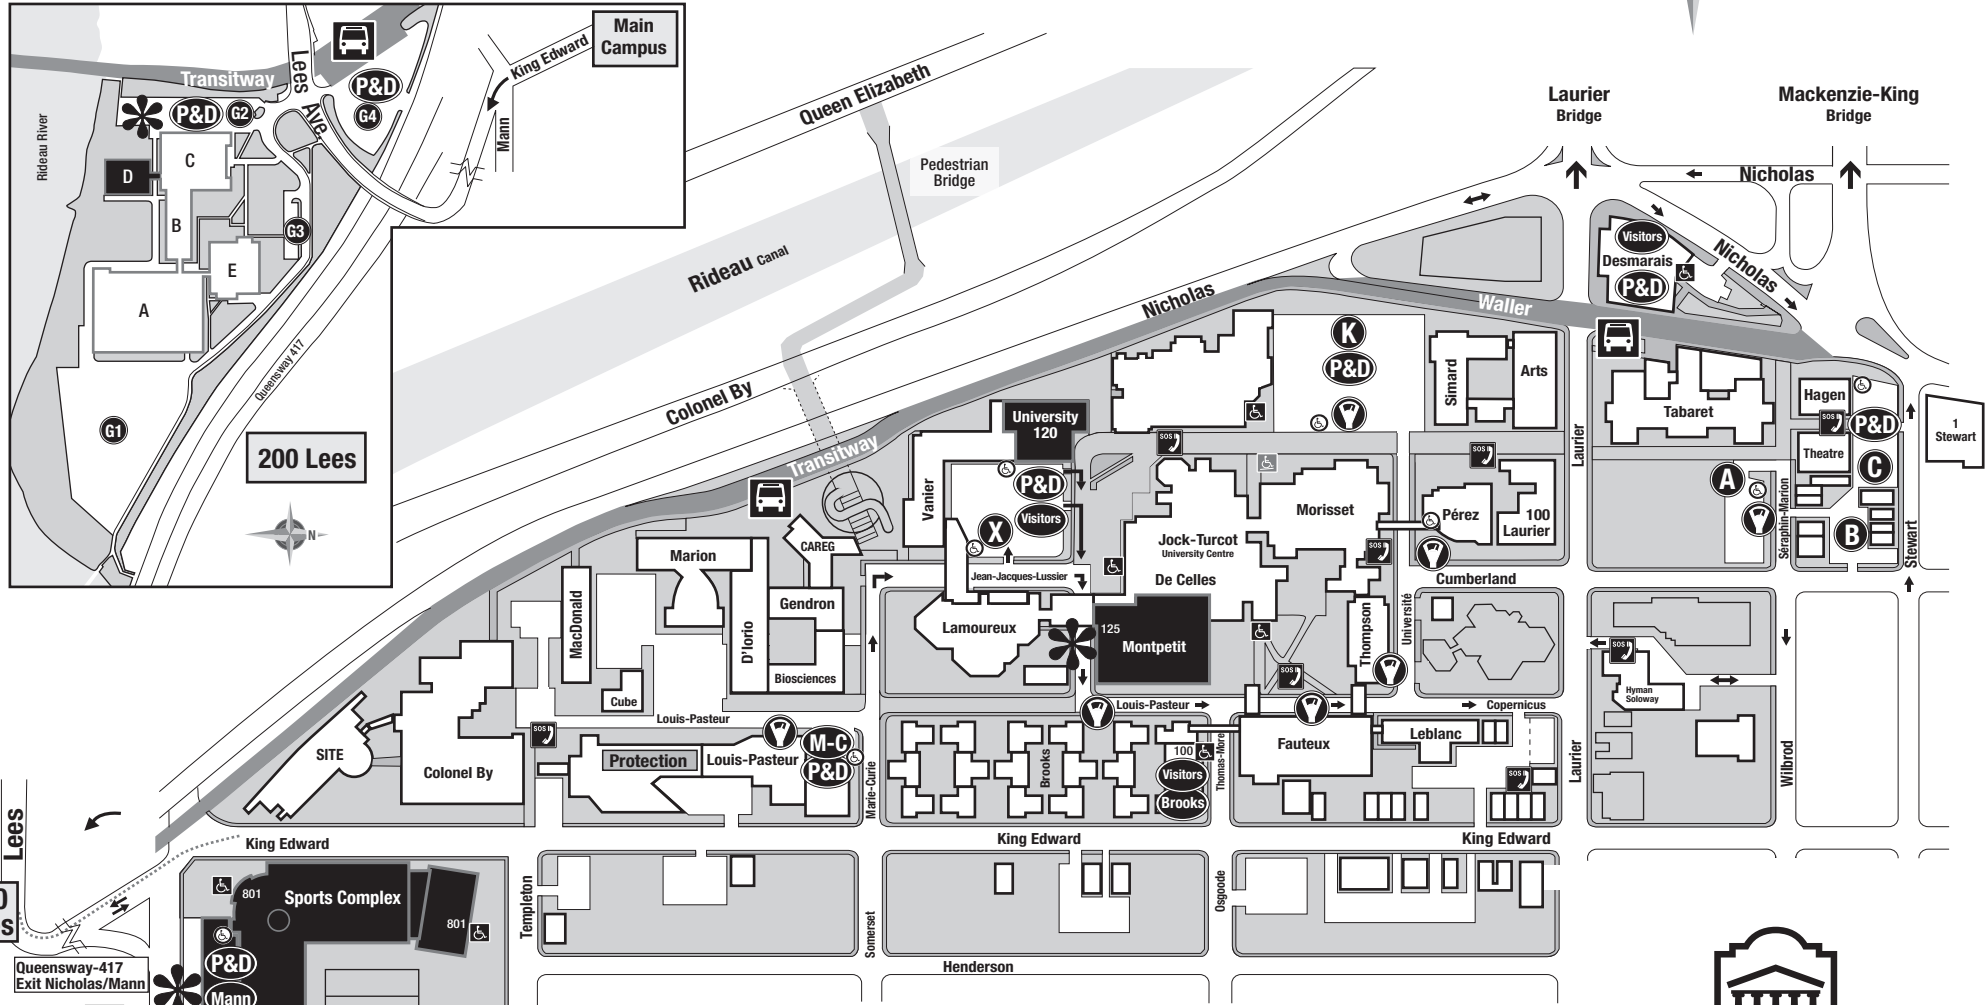

Gee-Gees Camps

Rev 2008.01.30
MK Design

- Legend**
- 

Gee-Gees Summer Camps
Drop off and pick up areas
 - 

Parking Lot
 - 

Access
 - 

Pay & Display Parking
 - 

Meter
 - 

Emergency Telephone
 - 

Bus
 - 

Accessible Parking

uOttawa